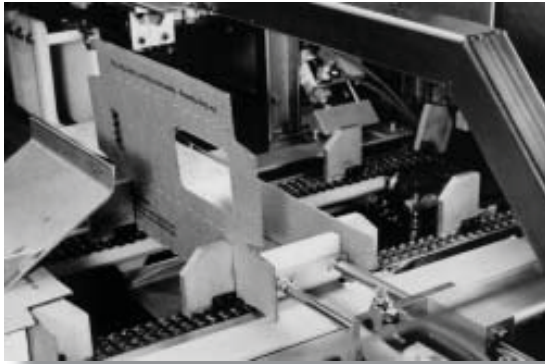

### Machine features include:

- Heavy duty construction
- Caster mounting
- Single load station (optional automatic loading/collating)
- Hot melt closure

### Accommodates:

- Full wrap-around style blanks
- Open top wrap-around style trays
- Paperboard or corrugated

### Method of Operation:

1. Forms blank (corrugated or paperboard) into a "U" shape and transports it to product load station.
2. Product loaded manually or by optional automatic product loading/collating device.
3. Loaded package moves through series of closure/end flap gluing stations. Gluing is done by a hot melt extruding system.
4. For full wrap-around style, right angle transfer device accommodates side joint (flap) gluing. Carton/case is discharged as a completed package.

## SPARTAN Wrap-Around Systems:

1. Partially formed blank is erected and transported to single product load station.

3. The package is then wrapped around the product and the end flaps are closed/sealed.