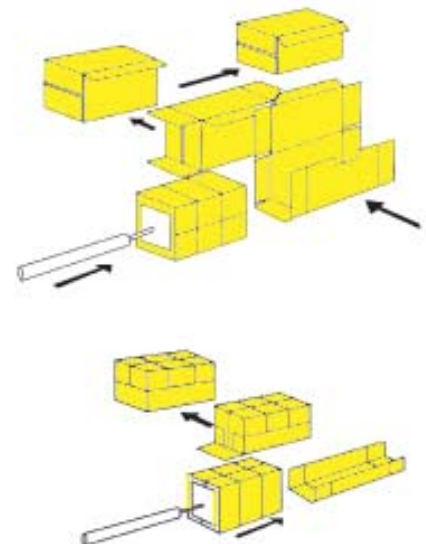

### Machine features include:

- Heavy duty construction
- Caster mounting
- Single load station (optional automatic loading/collating)
- Hot melt closure

### Accommodates:

- Full wrap-around style blanks
- Open top wrap-around style trays
- Paperboard or corrugated

### Method of Operation:

1. Forms blank (corrugated or paperboard) into a "U" shape and transports it to product load station.
2. Product loaded manually or by optional automatic product loading/collating device.
3. Loaded package moves through series of closure/end flap gluing stations. Gluing is done by a hot melt extruding system.
4. For full wrap-around style, right angle transfer device accommodates side joint (flap) gluing. Carton/case is discharged as a completed package.

## SPARTAN Wrap-Around Systems:

1. Partially formed blank is erected and transported to single product load station.

3. The package is then wrapped around the product and the end flaps are closed/sealed.