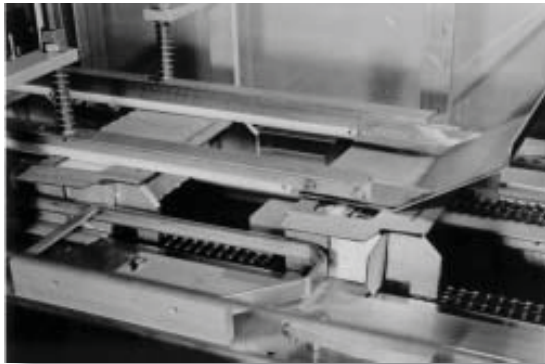

### Machine features include:

- Heavy duty construction
- Caster mounting
- Single load station (optional automatic loading/collating)
- Hot melt closure

### Method of Operation:

1. Forms blank (corrugated or paperboard) into a "U" shape and transports it to product load station.
2. Product loaded manually or by optional automatic product loading/collating device.
3. Loaded package moves through series of closure/end flap gluing stations. Gluing is done by a hot melt extruding system.
4. For full wrap-around style, right angle transfer device accommodates side joint (flap) gluing. Carton/case is discharged as a completed package.

## SPARTAN Wrap-Around Systems:

1. Partially formed blank is erected and transported to single product load station.

3. The package is then wrapped around the product and the end flaps are closed/sealed.

2. Product is loaded by optional automatic device (as shown) or manually.

4. The side joint (flap) is glued just prior to right angle discharge of completed package.