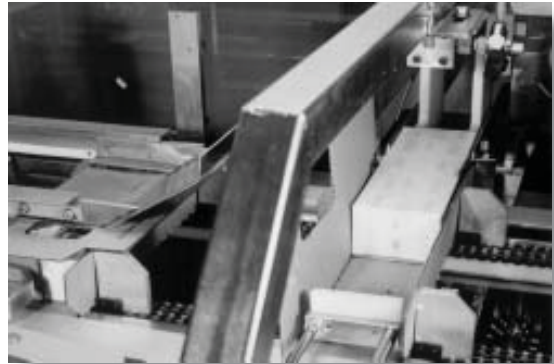

### Machine features include:

- Heavy duty construction
- Caster mounting
- Single load station (optional automatic loading/collating)
- Hot melt closure

### Method of Operation:

1. Forms blank (corrugated or paperboard) into a "U" shape and transports it to product load station.
2. Product loaded manually or by optional automatic product loading/collating device.
3. Loaded package moves through series of closure/end flap gluing stations. Gluing is done by a hot melt extruding system.
4. For full wrap-around style, right angle transfer device accommodates side joint (flap) gluing. Carton/case is discharged as a completed package.

## SPARTAN Wrap-Around Systems:

1. Partially formed blank is erected and transported to single product load station.

3. The package is then wrapped around the product and the end flaps are closed/sealed.

2. Product is loaded by optional automatic device (as shown) or manually.

4. The side joint (flap) is glued just prior to right angle discharge of completed package.