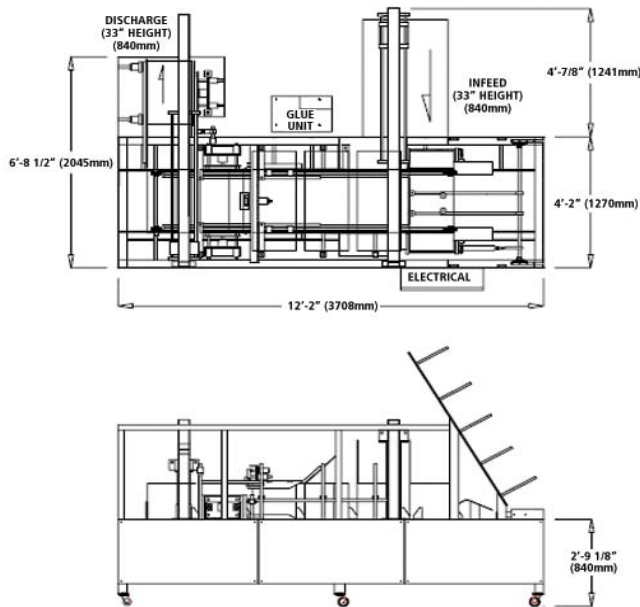

## SPARTAN Wrap-Around Systems:

1. Partially formed blank is erected and transported to single product load station.

3. The package is then wrapped around the product and the end flaps are closed/sealed.

2. Product is loaded by optional automatic device (as shown) or manually.

4. The side joint (flap) is glued just prior to right angle discharge of completed package.