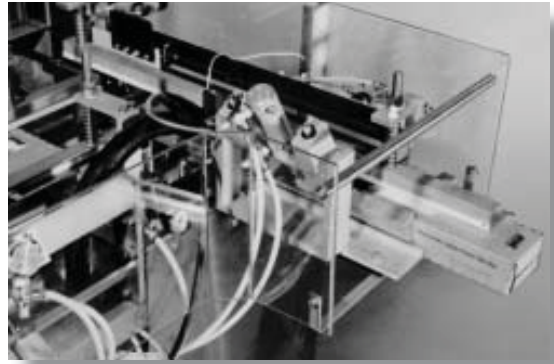

### Method of Operation:

1. Forms blank (corrugated or paperboard) into a "U" shape and transports it to product load station.
2. Product loaded manually or by optional automatic product loading/collating device.
3. Loaded package moves through series of closure/end flap gluing stations. Gluing is done by a hot melt extruding system.
4. For full wrap-around style, right angle transfer device accommodates side joint (flap) gluing. Carton/case is discharged as a completed package.

## SPARTAN Wrap-Around Systems:

1. Partially formed blank is erected and transported to single product load station.

3. The package is then wrapped around the product and the end flaps are closed/sealed.

2. Product is loaded by optional automatic device (as shown) or manually.

4. The side joint (flap) is glued just prior to right angle discharge of completed package.